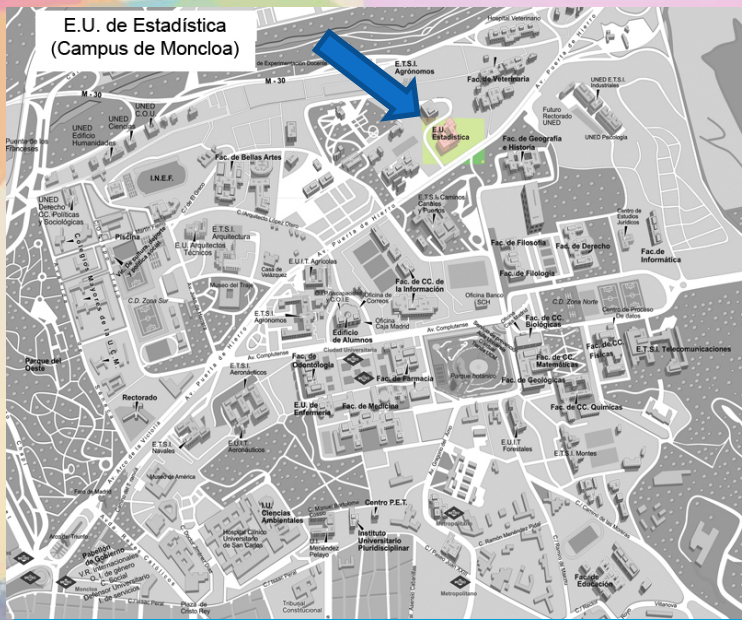

ESN CARD

- It's the way to join us.
- You can take a look at our discounts at: www.esnucm.org
- With the ESN Card you will be able to join our activities

Activities

- Trips: Weekend trips to the most importante cities of Spain, with lot´s of different activities.
- Culture: We want you to learn more about spanish culture and Madrid is the perfect city for this! Get to know everything about Spain visiting with us museums, walking trough the city or watching a Flamenco show.
- One day trips: The best way to get to know Madrid surroundings, such as Toledo, Segovia or Alcalá de Henares

Where are we?

- From Metro CIUDAD UNIVERSITARIA: buses “F” and “G”
- From Metro MONCLOA: Buses 83 and 133
- FACULTAD DE ESTADISTICA (Statistics Faculty)

How to contact us:

- ✓ Web site: www.esnucm.org
- ✓ Facebook: [ESN COMPLUTENSE ERASMUS 2014/2015 \[MADRID\]](#)
- ✓ Instagram: [ESNUCM](#)
- ✓ Email: info@esnucm.org
- ✓ Twitter: [@ESNComplutense](#)