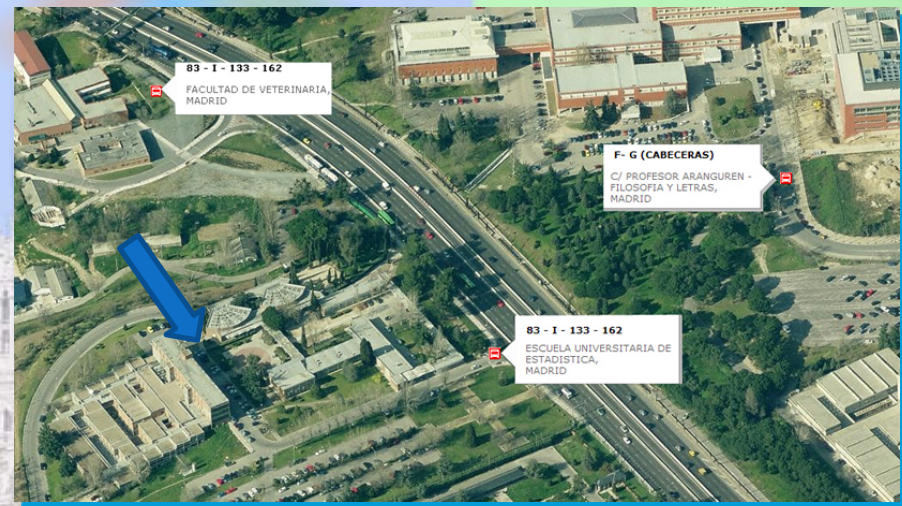

Where are we?

- From Metro CIUDAD UNIVERSITARIA: buses “F” and “G”
- From Metro MONCLOA: Buses 83 and 133
- FACULTAD DE ESTADISTICA (Statistics Faculty)

How to contact us:

- ✓ Web site: www.esnucm.org
- ✓ Facebook: [ESN COMPLUTENSE ERASMUS 2014/2015 \[MADRID\]](#)
- ✓ Instagram: [ESNUCM](#)
- ✓ Email: info@esnucm.org
- ✓ Twitter: [@ESNComplutense](#)